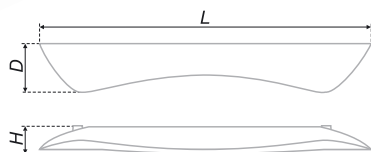

RS253

код / code

код / code	G	L	H	D
RS253CP.4/160	45	196	18	25
RS253CP.1/160	45	196	18	25