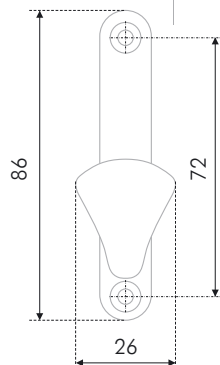

LUIS

K102

Многоликий крючок для мебели. LUIS наделен простой формой в виде лепестка и широкой палитрой покрытий, которая способна превращать его в универсального бойца. Диапазон стиливых решений K102 широк, от строго минимализма в CP «Хром полированный» к неоклассическому BAZ «Чернёный старинный цинк».

Compound furniture hanger. LUIS is endowed with a form of a petal and wide range of covering colors, which may turn it into a universal soldier. K102 style solution range is wide: from CP Polished Chrome severe minimalism to neoclassical BAZ Blacken Antique Zink.

Тип крючка Type of hooks	Артикул Article	Максимальная нагрузка, кг Maximum load capacity	Вес, г Weight	Цвет Color
Однорожковый крючок / Single-arm hook	K102CP.2	10	59	Хром полированный / Chrome polished
	K102SN.2	10	59	Сатиновый никель / Satin nickel
	K102AB.2	10	59	Старинная латунь / Antique brass
	K102BAZ.2	10	59	Чернёный старинный цинк / Black antique zinc
	K102SC.2	10	59	Сатиновый хром / Satin chrome
	K102BSN.2	10	59	Матовый черный / Matt black
	K102BL.2	10	59	Брашированное сатиновое золото / Brushed satin gold
	K102BSG.2	10	59