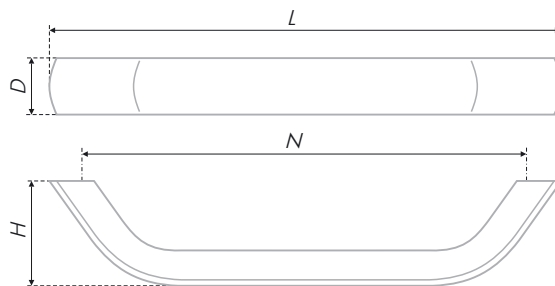

Laconic handle has a trapezoidal shape. Handle's lines are smooth with no sharp angles. Coating – «Chrome polished», perfectly combined with all modern materials: glass, metal, plastik. Model is offered in two popular lengths of 128 mm and 224 mm, and can be used for both standard and wide facades. The model is applicable to modern technological and functional styles.