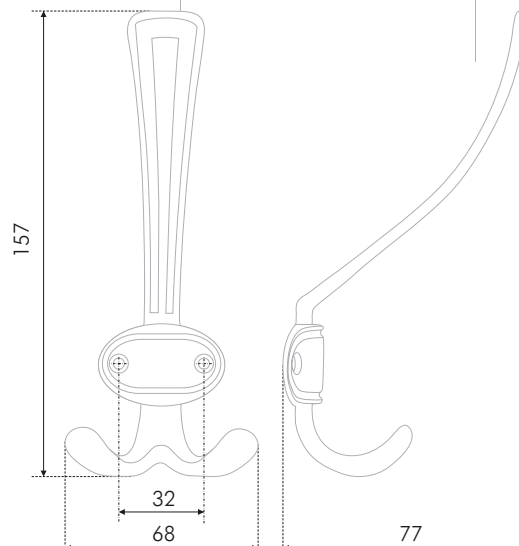

LORD

K306

Статный трёхрожковый крючок LORD безукоризненно сочетается с классическими и неоклассическими интерьерами. Модель, оправдывая своё название, объединяет черты английского стиля — аристократичную сдержанность, безупречный вкус и высокое качество материалов. Благодаря основательной форме на этот крючок можно повесить тяжелые вещи, например, верхнюю одежду и сумки. LORD идеально подходит для прихожих.

LORD statuary, three-horn needle ideally fits classical and neoclassical interiors. The model, justifying its name, combines English style marks: aristocratic reserve, distinguished taste and materials high quality. Thanks to a solid shape you can hang heavy things, for example, overclothes and bags. LORD ideally fits halls.

Тип крючка Type of hooks	Артикул Article	Максимальная нагрузка, кг Maximum load capacity	Вес, г Weight	Цвет Color
Трёхрожковый крючок / Three-horn hook	K306AB.2	15	135	Старинная латунь / Antique brass
	K306ABL.2	15	135	Старинный чёрный / Antique black
	K306BAZ.2	15	135	Чёрный старинный цинк / Black antique zinc