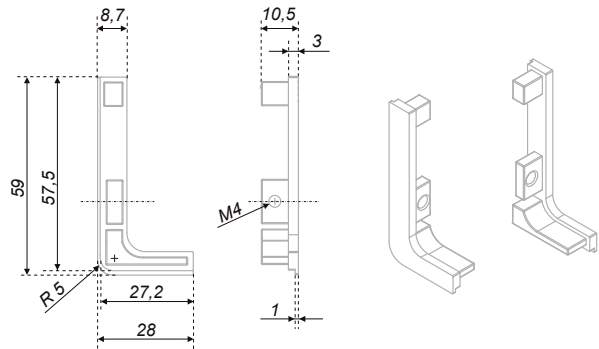

Боковые заглушки RZ051.01 формы «L» являются функциональной и эстетической частью профиля GOLA BALANCE RP051, размещаемого непосредственно под столешницей кухонного гарнитура. Заглушки представлены в оттенках самих профилей и поэтому в комплекте с профилем выглядят целостно и эстетично. Детали выполнены из прочного, устойчивого к коррозии, механическим воздействиям и деформации цинк-алюминиевого сплава. Поставляются комплектом по две штуки (правая и левая).

The end covers RZ051.01 of L-form are a functional and aesthetic part of the profile GOLA BALANCE RP051, arranged directly under the tabletop of a kitchen set. The covers are represented in the tones of the fronts themselves, and that's why they look complete and aesthetic in a set with the profile. The details are made from a firm, zinc-aluminum alloy, resistant to corrosion, mechanic impact and deformation. They are delivered in a set of two pieces (right and left ones).