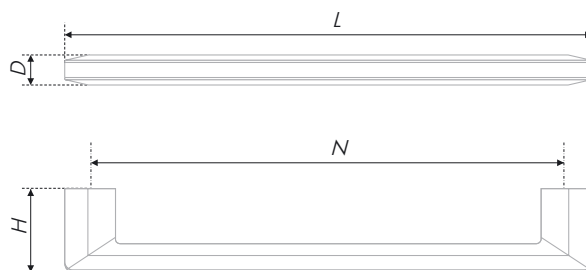

Стильная ARCADA RS285 – воплощение принципа комбинаторности с идеальным сочетанием чистых линий, модных цветов, глянцевой текстуры и эргономики. Ручка-хамелеон подходит к фасадам, разным по цвету и текстуре, может стать гармоничным дополнением мебели разных стилей. Модель представлена в нескольких цветовых коллаборациях: «Чёрный» и «Хром полированный», «Атласный сатиновый никель» и «Хром полированный», «Белый» и «Хром полированный». «Сатиновый хром» и «Атласный сатиновый никель».

Stylish ARCADA RS285 is the implementation of the principle of combinativity with an ideal mixture of neat lines, modern colors, glaze texture and ergonomics. The handle-chameleon fits the fronts different by color and texture, and may become a harmonious supplement for the furniture of different styles. The model is represented in several color collaborations: Black and Polished Chrome, Silk-like Sateen Nickel and Polished Chrome, White and Polished Chrome, Sateen Chrome and Silk-like Sateen Nickel.