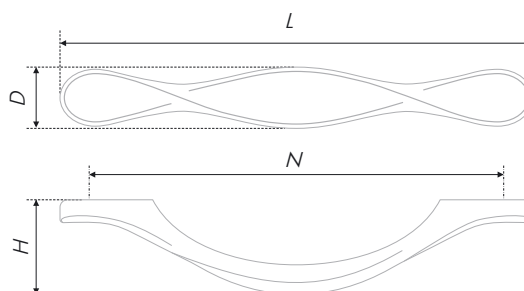

A distinctive decorative brace SILK is a light, airy image for the furniture in classics, neoclassic and Provence styles. The smooth design of distinguished handle reminds a whirled fiber of the airy silk. White enamel with the chrome-tanned silver edging will introduce a fresh hint to the design of contrast furniture sets or merge in a beautiful solo with white fronts. SILK will harmoniously combine with the decors of wooden textures of warm and cold tones, glazed ones or with patina.