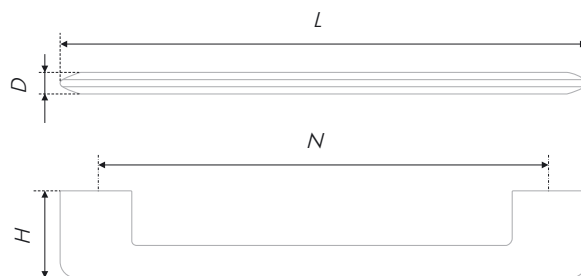

A modern glaze in a severe implementation. A straight, steady brace with BN Black Nickel opalizing covering has been developed for ambitious furniture, with specific attention to the exterior, with ideal lines harmony, deep tone and precious uniform shine. LINK puts the highly possible stylish implication in the furniture theme by supplementing and stressing the interior.