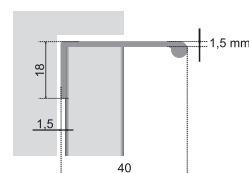

RP001 has a laconic design with its edge sticking out a little bit from the frontal side of the facade. The 3000 mm length of the model allows to create a handle suitable for facades of various lengths. This handle will be great in modern minimalistic interiors. It is efficient, unnoticeable and does not distract from the esthetics of the furniture itself and geometrics of facades.