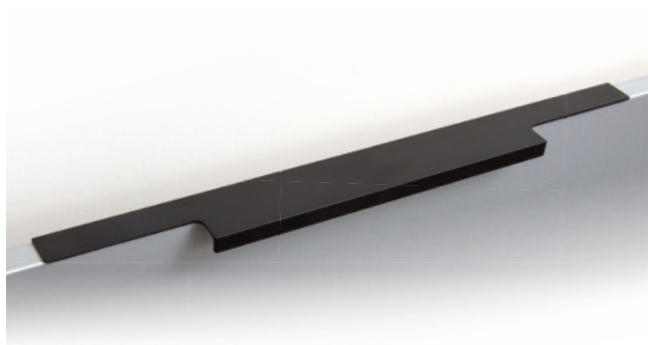

RAY

RT109

Геометричная, строгая, покрытая в палитру модных оттенков, торцевая ручка RAY устанавливается на фасады 16-18 мм и поощряет разнообразие. В ассортименте есть небольшие размеры 150, 200, 300 мм и стандартные 400, 450 и 500 — 900 мм (с шагом 100 мм), и каждая ручка может быть установлена в размер фасада или по центру как «язычок». Для любителей совсем минималистичных решений представлен «малыш» RAY с МЦ 32 мм. Несмотря на свой размер, он может быть королём широкого фасада!

The geometric handle RAY, colored within the array of modern tones, is usually arranged on the fronts of 16-18 mm and encourages the variety. The assortment includes small sizes of 150, 200, 300 mm and standard ones of 400, 450, and 500 – 900 mm (with 100 mm difference), and each handle may be arranged according to the front's size or in its center as a "reed". For the lovers of really minimalistic solutions there is a little RAY with MC of 32 mm.

Размер	N	L	H	D	C
50	32	50	36	18	50
150	128	146	36	18	96
200	160	197	36	18	147
300	224	297	36	18	247
400	320	397	36	18	247
450	192*2	447	36	18	297
500	224*2	497	36	18	347
600	256*2	597	36	18	447
700	320*2	697	36	18	547
800	352*2	797	36	18	647
900	416*2	897	36	18	747