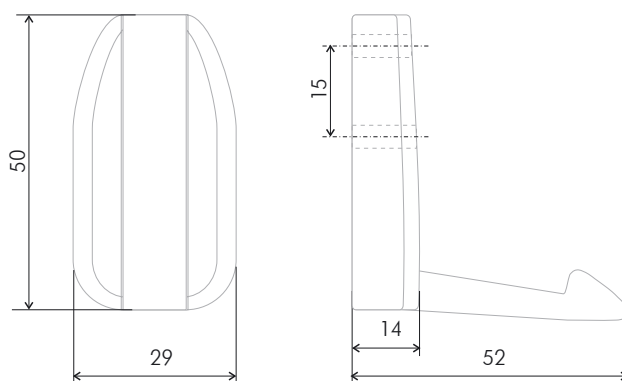

A tiny attachable hook SOLO is a constructive finding for the adherents of multipurpose interior solutions, Thanks to a folding corn, the hook always comes to help in time, and when you don't need it, that doesn't fill much place. Being delicate and laconic, it will perfectly complement interiors of different style directions of modern: minimalism, high-tech, techno, constructivism. The array of tones of K101 includes traditional tones CP, BSN and modern black nickel BN. The hook's design in a form of an unopened tulip is as multipurpose, that it won't be difficult to select a pair of handles for it.

Тип крючка Type of hooks	Артикул Article	Максимальная нагрузка, кг Maximum load capacity	Вес, г Weight	Цвет Color
Однорожковый крючок / Single-arm hook	K101CP.7	10	68	Хром полированный / Chrome polished
	K101BSN.7	10	68	Атласный сатиновый никель / Brushed satin nickel
	K101BN.7	10	68	Чёрный никель / Black nikel