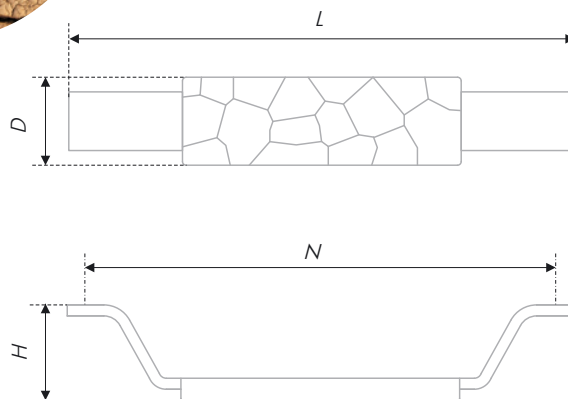

Одним лишь названием ручка смело заявляет о себе. Грубоватый дизайн широкой лицевой части напоминает то чеканку, то рябь на воде, то фактуру кожи, обещая высокую тактильность прикосновений. Ножки скобы напротив, кажутся гибкими и изящными, скрывая свою основательность умелым декором. LOFT, как и подобает брутальной ручке с индустриальным характером, доступен в актуальных оттенках BAC «Брашированная старинная медь» и MBDN «Матовый брашированный тёмный никель».

A handle easily announces itself only with its name. Rough design of its wide front part reminds calking now, then it reminds water rips or leather texture, promising strong tactual sensations while touching it. On the contrary, the brace legs seem flexible and exquisite, hiding its solidness by proficient decor. LOFT is available in up-to-date tones: BAC Brushed Antique Cooper and MBDN Mat Brushed Dark Nickel as a harsh handle with industrial design shall be.