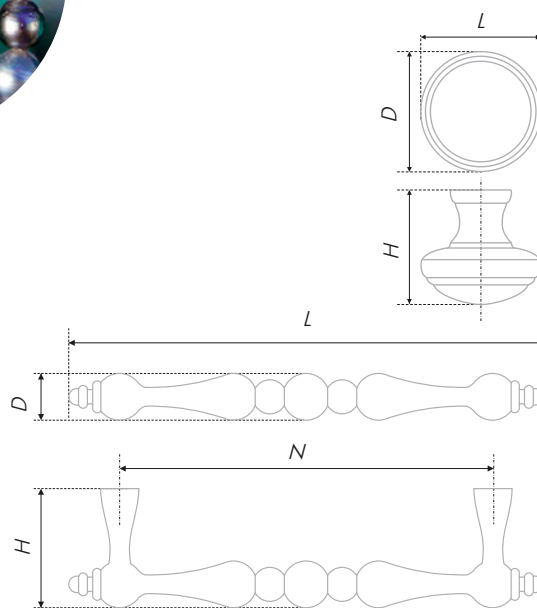

Романтическая пара UNICA подходит и для классических интерьеров с изобилием форм и текстур, и для минималистичных сюжетов. Наряду с традиционными оттенками CP и BAZ дуэт RS440, RC400 доступен в оттенке «Матовый чёрный». Изящная модель в строгом монохроме идеально сочетается с белыми фасадами неоклассики и функциональным минимализмом скандинавского стиля.

UNICA romantic couple fits both classical interiors with plenty of forms and textures and minimalistic designs. Together with traditional CP and BAZ tones the duet of RS440 and RC400 is available in Mat Black. An exquisite model in a severe monochrome ideally joins white fronts of Scandinavian style neoclassic and functional minimalism.