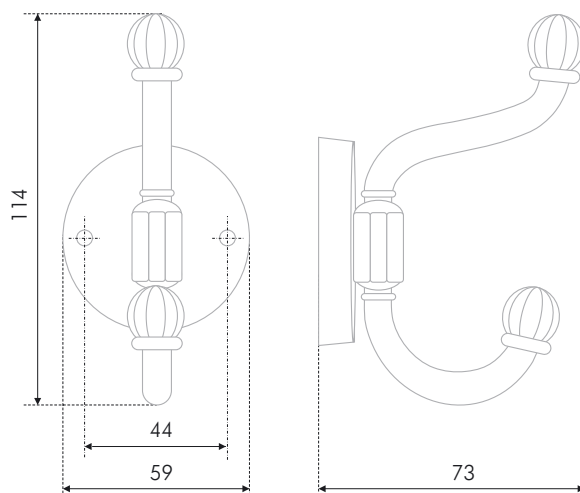

Эффектная фурнитура, удачно подобранная по стилю и цвету, способна добавить экспрессии и чувств в мебельный гарнитур. Крючок PRINCESS содержит в себе ёмкий творческий потенциал, который полностью раскроется на фасадах мебели в скандинавском, неоклассическом стиле и лофт. Декоративная форма внесет нотку романтики в современный интерьер. Крючок отвечает «да» тренду на чёрный цвет и будет идеально смотреться контрастных светлых, а также фасадах под дерево.

Dramatic fittings, successfully chosen by style and color, may add expression and feelings to the furniture set. PRINCESS needle has a significant creative potential in it, which will be fully shown on Scandinavian, neoclassical and loft style furniture fronts. The decorative shape will add romance to the modern interior. The needle says «yes» to the black color trends, and it will look ideally on contrast light and wood grain fronts.

Тип крючка Type of hooks	Артикул Article	Максимальная нагрузка, кг Maximum load capacity	Вес, г Weight	Цвет Color
Двухрожковый крючок / Two-horn hook	K213BL.6	20	192	Матовый черный / Matt black