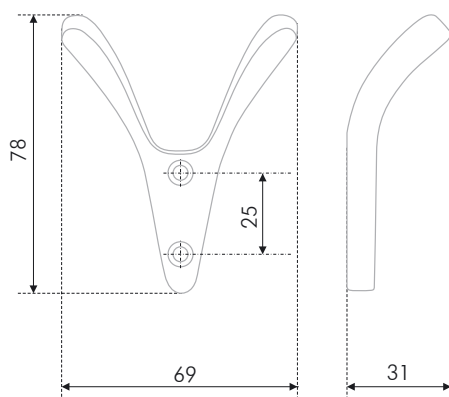

Крючок SENATOR является ярким представителем направления модерн. В разных цветовых вариациях он сочетается с интерьерами в стиле минимализм, контемпорари, неоклассика. В хром полированном оттенке модель особенно подойдёт для кухни или ванной, где часто используется «холодный стиль» — хромированная сантехника и коммуникации. В чёрном образе SENATOR поддержит скандинавские мотивы, а в приглушённом атласном никеле рискует подойти под любой проект.

The hook SENATOR is a bright representative of the modern direction. In combines with interiors of minimalism, contemporary, neoclassical styles in different color variations. This model, being in the color of polished chrome, will especially fit a kitchen or a bathroom, where «the cold style» is often used – chrome-tanned bathroom fixtures and utility systems. The black style SENATOR will support Scandinavian motives, and being in the color of a dilute satin nickel, it risks to fit any project.

Тип крючка Type of hooks	Артикул Article	Максимальная нагрузка, кг Maximum load capacity	Вес, г Weight	Цвет Color
Двухрожковый крючок / Two-horn hook	K212BSN.2	10	67	Атласный сатиновый никель / Brushed satin nickel Хром полированный / Chrome polished Матовый черный / Matt black
	K212CP.2	10	67	
	K212BL.2	10	67