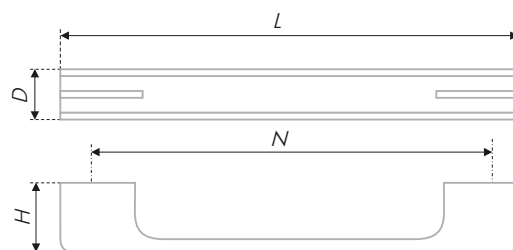

A monochrome brace gained fame and love of the designers from the very first day of its appearance on the market. The best things, which the up-to-date decorative fittings may offer, have been united in it harmoniously: a wide, comfortable for handling form, a severe, but not noisy design, which may be easily mixed together with all types of furniture, high quality Mat insertions of a contrast color, divided by smooth metal glaze. The final advantage is a pleasant range of lengths: from 96 mm to 384 mm.