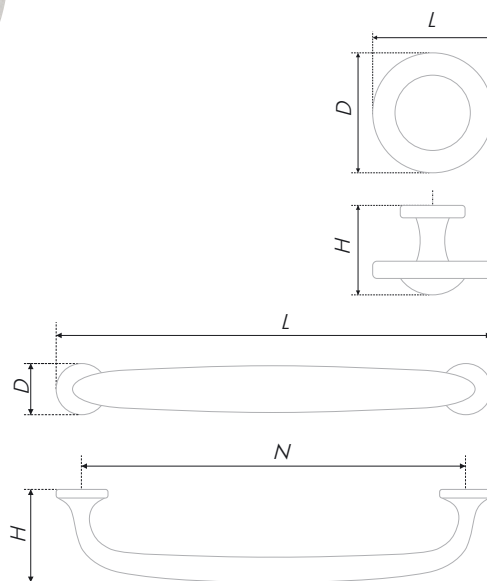

Модель OLSEN — рецепт хюгге для мебели в скандинавском или неоклассическом стиле. Абсолютно лаконичная скоба с удобными высокими ножками, надёжным основанием и оптимальной толщиной захвата. В качестве комплекта к скобе создана стильная кнопка. Ручки можно устанавливать как по отдельности, так и в дуэте, в зависимости от дизайнерской идеи. Благодаря модному чёрному цвету OLSEN может привнести яркие акценты в интерьер.

OLSEN model is the Hygge recipe for Scandinavian and neoclassical style furniture. Absolutely laconic cramp with comfortable high legs, reliable bottom and optimal capture thickness. A stylish button has been designed for a cramp as a set. The handles may be assembled both separately and as duet. It depends on designer's idea.

Thanks to the fashionable black color OLSEN may stress brightly the interior.