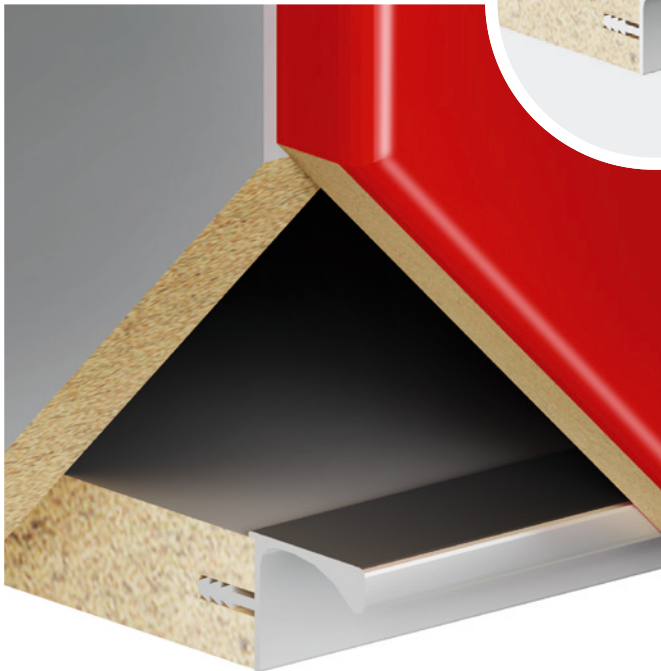

The straight-line GOLA BALANCE looks perfect in modern interiors. Herewith, it is ergonomic in everyday operation and comfortable for manufacturers – all components (end, corner covers, brackets) are sold in the same place. The profile RP052 for top furniture bases complements the bottom floor of the furniture with the handles GOLA BALANCE. RP052 has the cut-in manner of assembly: additional cutting on the front, into which the profile's edge will be inserted, is required for assembly.