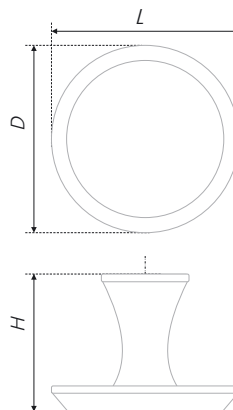

A couple of ergonomic buttons in Scandinavian style, UTA and UTA mini are the buttons identical to each other, there is only one difference between them: RC 305 is designated for large massive fronts – its cap diameter size amounts to 40 mm. RC306 will fit bed-side tables and cabinets small fronts, its diameter is only 30 mm. Both models have an accurate shape, which is pleasant to handle, and which is pleasant to look at.