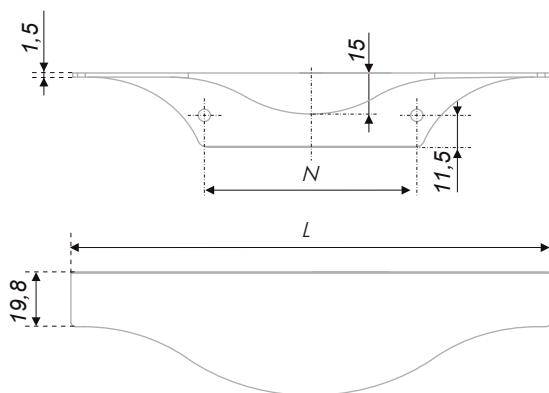

Размер	N	L	H	D
150	64	147	45	27
200	96	197	45	27
300	192	297	45	27
400	224	397	45	27
450	256	447	45	27
500	320	497	45	27
600	416	597	45	27
800	304*2	797	45	27