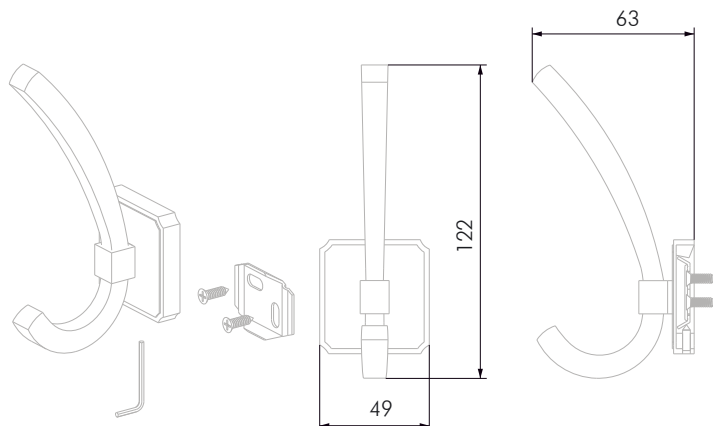

A severe and laconic HENRY is made in Scandinavian style. It reflects practically all dual treats of this direction: severe form and moderate decor, contrast and dilute tones, visual lightness and serious loading capacity of 15 kg. HENRY will show its responsible and hardworking nature in the entrance halls, sleeping rooms, bathrooms and nurseries, practically everywhere, where you need to arrange things. The model doesn't have grey areas and it is distinctive thanks to the hidden fastening. The assembly to a front is carried out with the help of a special board, located under the hook's cover.

Тип крючка Type of hooks	Артикул Article	Максимальная нагрузка, кг Maximum load capacity	Вес, г Weight	Цвет Color
Двухрожковый крючок / Two-horn hook	K217BSN.9	15	174	Атласный сатиновый никель / Brushed satin nickel
	K217BAZ.9	15	174	Чернёный старинный цинк / Black antique zinc
	K217BL.9	15	174	Матовый черный / Matt black
	K217AB.9	15	174	Старинная латунь / Antique brass