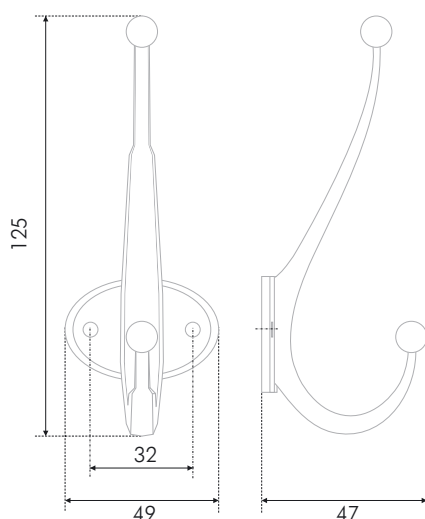

Крючок SENOR K204.07 – отличная пара классическим мебельным ручкам и гарнитурам в традиционном стиле. Лаконичная, аккуратная модель с округлым верхом будет удобна в использовании. Крючок в цветах «Матовая старинная латунь» и «Чернёный старинный цинк» подчеркнет красоту мебели с патинированными или выполненными из массива дерева фасадами. Крючок SENOR – это гармония противоположностей: легкий, воздушный дизайн и надёжная, прочная конструкция, универсальный стиль и яркий индивидуальный характер.

The SENOR K204.07 needle is a perfect couple for classical furniture handles and traditional style sets. Laconic, precise model with the roundish top will be easy-to-use. The needle in «Matt vintage zinc» and «Blackened vintage zinc» colors will highlight aeruginous or wood grain fronts. SENOR needle is a harmony of opposites: light, airy design and reliable, solid structure, universal style and bright personal character.

Тип крючка Type of hooks	Артикул Article	Максимальная нагрузка, кг Maximum load capacity	Вес, г Weight	Цвет Color
Двухрожковый крючок / Two-horn hook	K204.07MAV.6	10	87	Матовая старинная латунь / Matt antique brass
	K204.07BAZ.6	10	87	Чернёный старинный цинк / Black antique zinc