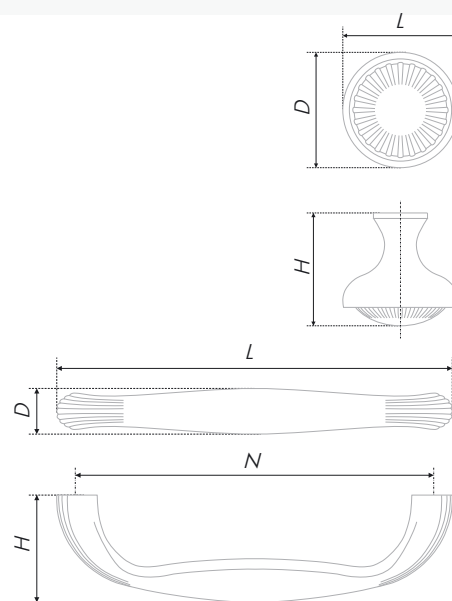

N	L	H	D	L	H	D
96	111	30	12	31	30	31
128	143	32	13			

Тип ручки Type of handle	Артикул Article	Вес Weight	Цвет Color
Ручка-кнопка Handle-knob	RC118BAB.4	63	Брашированная старинная бронза / Brushed antique bronze
	RC118BAC.4	63	
	RC118BAZ.4	63	
	RC118GC.4	63	
Ручка-скоба Handle-brace	RS198BAB.4/96	70	Брашированная старинная медь / Brushed antique cooper
	RS198BAB.4/128	106	
	RS198BAC.4/96	70	Чернёный старинный цинк / Black antique zinc
	RS198BAC.4/128	106	
	RS198BAZ.4/96	70	Карамельное золото / Gold caramel
	RS198BAZ.4/128	106	
	RS198GC.4/96	70	
	RS198GC.4/128	106