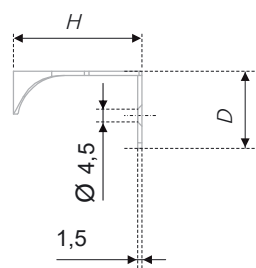

Размер	N	L	H	D
150	64	147	45	27
200	96	197	45	27
300	192	297	45	27
400	224	397	45	27
450	256	447	45	27
500	320	497	45	27
600	416	597	45	27
800	304*2	797	45	27