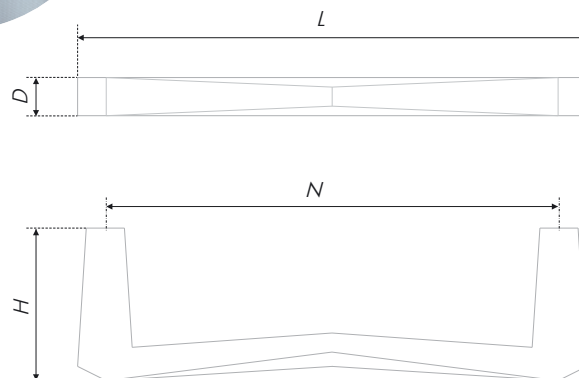

A brace, which seems to be an illusion, a brace with decorative fissure, it may disappoint you with its difficult form, from one line of sight it may seem straight and severe, but when you come closer, you reveal a V-shaped angle, looking like a breach. The handle front part has a complex shadowgraph, which draws an eye for a long time. STAR is a stylish geometric pattern with glaze overflow of edges in modern coverings.