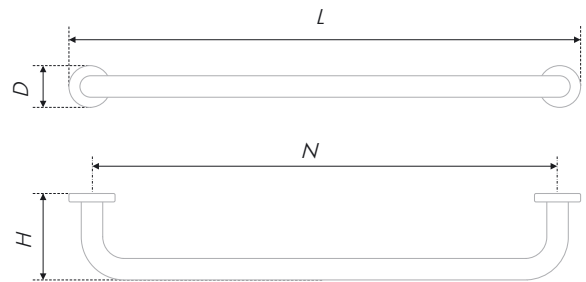

HYGGE handle is the embodiment of Scandinavian happiness with minimal amount of details and increased attention to functionality. The model is distinguished by its design elegance and simplicity. HYGGE cast streamline form integrates into a whole with the furniture set, making a complete, laconic image. Absence of edges and sharp transitions ensures daily use perfect ergonomics.