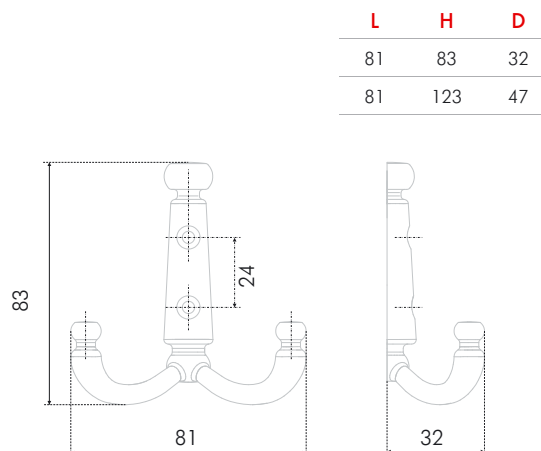

Когда говорят, что классика вечна, имеют ввиду итальянский колониальный стиль, впитавший в себя сюжеты архитектуры древнего Рима и Эллады. Трёх- и двухрожковые крючки DOLCE созданы именно в этой стилистике в самом сердце Италии руками искусных мастеров, бережно хранящих и передающих традиции. Хотите окунуться в роскошный мир древней Греции и почувствовать себя настоящим небожителем с Олимпа — выбирайте лицезубую фурнитуру колониальной коллекции la Famiglia!

When the one says that the classics is everlasting, he or she means Italian colonial style, which has soaked the plots of Ancient Rome and Hellas architecture. Three and two-horn hooks DOLCE are created exactly according to this stylistics in the heart of Italy by hands of the skilled craftsmen, keeping the traditions carefully and transferring them. If you wish to dip into luxuriant world of Ancient Greece and feel yourself a real celestial from Olympus, then you shall choose decorative fitting of the colonial collection la Famiglia!

Тип крючка Type of hooks	Артикул Article	Максимальная нагрузка, кг Maximum load capacity	Вес, г Weight	Цвет Color
Двухрожковый крючок / Two-horn hook	K250MAB.6	15	84	Матовая старинная латунь / Matt antique brass
	K250AP.6	15	84	
	K250AC.6	15	84	
Трёхрожковый крючок / Three-horn hook	K350MAB.6	15	119	Старинная медь / Antique copper
	K350AP.6	15	119	Старинное олово / Antique pewter
	K350AC.6	15	119