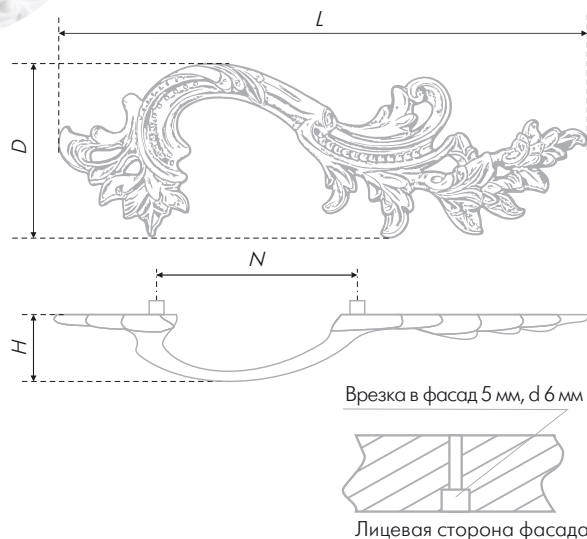

RS436 offered as a couple of handles: they reflect each other like mirror. Due to elegant patterns, aristocratic lines, rich colors this handle become a piece of art, great furniture decoration. To fix RS436 on the facade, it is necessary to drill two standard perforating holes for screws and make additional recess. As a result, the handle would be carefully fastened close to the facade.