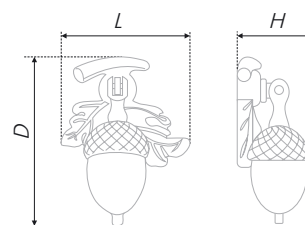

The PIP RS447 and RC117 fittings couple embodies the beauty and charm of pristine nature. PIP nature form will highlight glamour of aeruginous furniture or of furniture made of solid wood. RC117 button will ideally fit small-sized furniture dressers, bedside cabinets, entrance hall sets and classical style vitrines. Important note: PIP braces are sold in couples, the right and the left handles in one set.