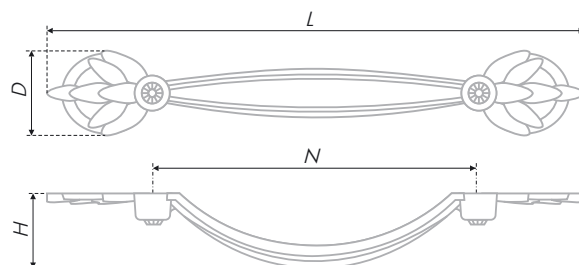

Dressers and bedside tables, narrow drawers and delicate fronts dream about RS418 thin brace with flower pattern. A fancy handle with the delicate crystal incrustation will fit creative furniture, interiors with a twist and will become an independent decorative accent.