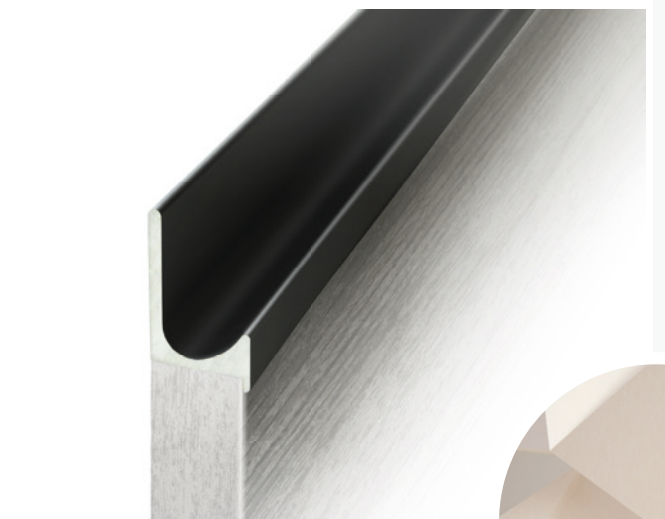

L-LINE

RP003

Врезная L-образная модель RP003 предполагает охват выступа в ручке снизу. Благодаря своей форме ручка практически незаметна на фасаде, что позволяет сделать мебель удобной для использования и в то же время подчеркнуть лаконичность интерьера.

Insert L-shaped handle RP003 is intended to be held by its slightly sticking out bottom edge. Thanks to its shape, the handle is almost invisible on a facade, which makes furniture comfortable to use and at the same time emphasizes interior's elegance.

L	H	D
3000	31	20

Тип ручки Type of handle	Артикул Article	Вес Weight	Цвет Color
Ручка профильная Profile handle	RP003SC.1/000/3000 RP003SC.1/000/3000	1633 1633	Сатиновый хром / Satin chrome Матовый чёрный / Matt Black

*Полезная длина ручки 3000 мм