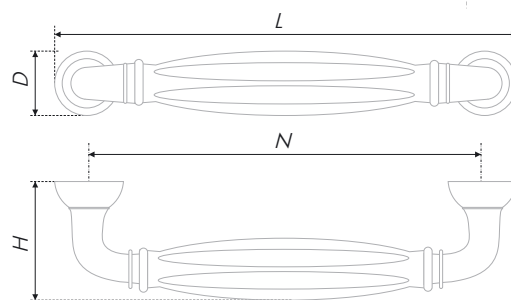

TIFFANY

RS121, RC121

Нежная TIFFANY RS121 символизирует чистоту и лёгкость. Белоснежная керамика, дополненная широкой гаммой покрытий, создает простор для выбора идеальной ручки, которая станет украшением и удобной деталью мебельного гарнитура. Керамика в сочетании с чёрным старинным цинком будет гармонично смотреться на фактурных фасадах холодных оттенков гарнитуров в романтическом и неоклассическом стилях. Старинная латунь может стать смягчающим штрихом мебели с тёплыми и белыми глянцевыми поверхностями. TIFFANY, благодаря вариативности цветовых решений, создает простор для фантазии и легко уживается с разнообразной мебелью!

A loving TIFFANY RS121 symbolizes purity and lightness. The handle will look harmonically on both cold color texture fronts in romantic and neoclassical styles and furniture with warm and white enameled surfaces. Thanks to the variety of color solutions TIFFANY provides freedom for imagination and easily gets along with various furniture!

N	L	H	D	L	H	D
96	117	37	21	32	31	32
128	148	39	21			

Мебельные ручки MODERN / Furniture handles MODERN

Тип ручки Type of handle	Артикул Article	Вес Weight	Цвет Color
Ручка-кнопка Handle-knob	RC121AB.4/W RC121BAZ.4/W	42 42	Старинная латунь / Белый / Antique brass / White
Ручка-скоба Handle-brace	RS121BAZ.4/96/W RS121BAZ.4/128/W RS121AB.4/96/W RS121AB.4/128/W	113 143 113 143	Чёрный старинный цинк / Белый / Black antique zinc / White

ЛИМИТИРОВАННАЯ СЕРИЯ