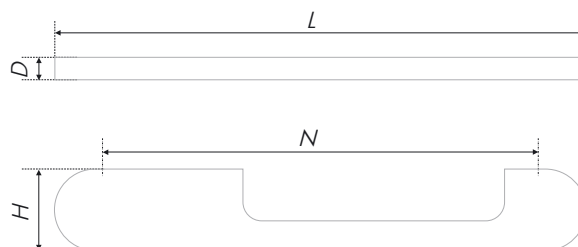

Затейливая модель RS256 создана для простой мебели, которая нуждается в интересных элементах. Необычная форма скобы, лишённая углов, добавит изюминку мебельному гарнитуру в стилистике модерн. Скоба представлена в спокойном матовом оттенке сатиновый хром, который уместен на фасадах широкого спектра цветов и фактур. Ручку RS256 можно размещать как горизонтально, так и вертикально. Она приспособливается к разным поверхностям, демонстрируя свои грани и вырез под хват, игриво выполненный до середины.

A fanciful model RS256 is created for simple furniture, which needs interesting elements. The brace is represented in a calm mat tone of satin chrome, which looks appropriate on the fronts of a wide array of the colours and textures. The handle RS256 may be arranged both horizontally and vertically. It adjusts to different surfaces, demonstrating its edges and a gain for handling.