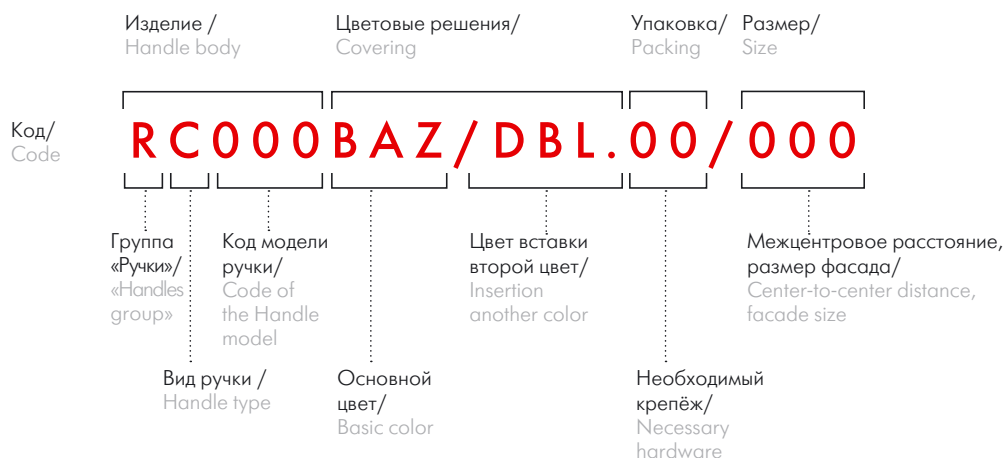

Классические ручки / Classic furniture handles