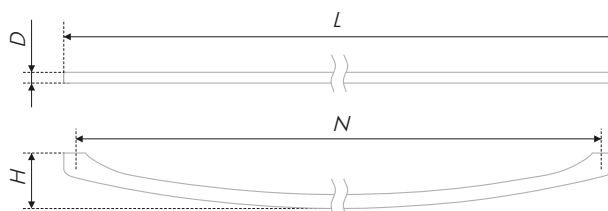

N	L	H	D
160	174	33	9
320	333	33	9

Тип ручки Type of handle	Артикул Article	Вес Weight	Цвет Color
Ручка-скоба Handle-brace	RS221CP.4/160	102	Хром полированный / Chrome polished
	RS221CP.4/320	171	
	RS221BSN.4/160	102	Атласный сатиновый никель / Brushed satin nickel
	RS221BSN.4/320	171