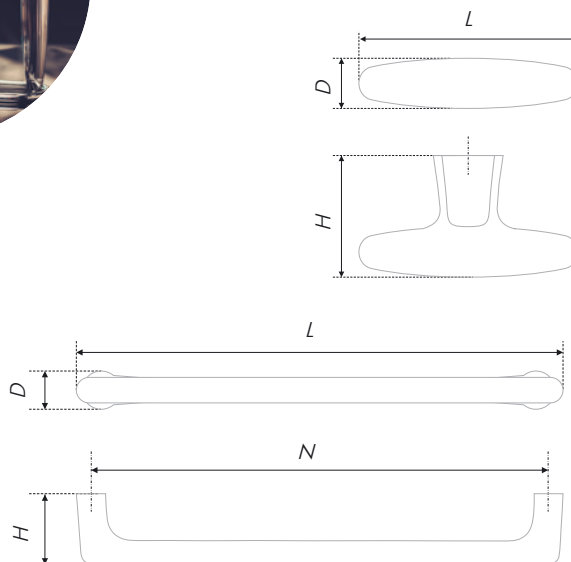

Straight and perfect as a true Scandinavian warrior, OLAV brace and its functional partner – an impressive THOR button. Various style direction are within the power of these handles, they are minimalistic, comfortable to hold in a palm, solid and able to mix well with various fittings. Notwithstanding its shape simplicity the set has rounded lines in exterior, which allows to supplement both laconic furniture fronts and fronts with smooth cutting.