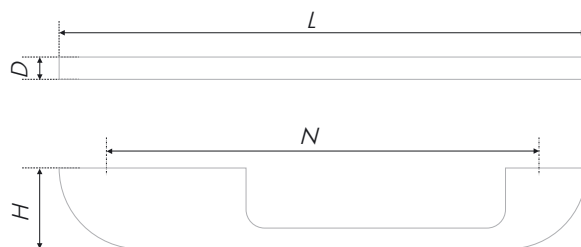

A handle-improvisation RS259 makes impression by its form, filled up to the middle. The model will perfectly fit the furniture sets in the houses, where life whirls in a blistering twirl. A roundish form ensures safe operation in any situation, whether it is an active festival or daily routine. This model allows both horizontal and vertical assembly.