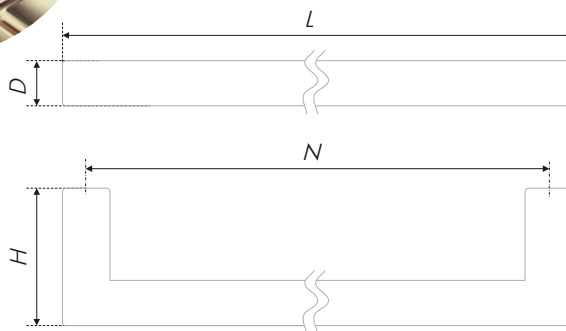

Genius, as everything simple is, severe, geometrical QUADRA. A brace, manufactured in a form of oblonged square with no decorations, sets the mood of precipitancy and lightness. RS043 is an up-to-date view on comfortable and stylish fittings. It has wide selection of dimensions and it is provided in popular gradations.