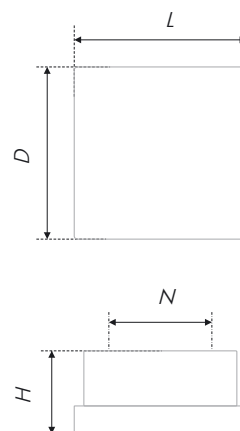

Смелый почерк авангардизма легко читается в простых и точных формах этой скобы. МАЛЕВИЧ создан для мебели неординарного дизайна. У модели строгая современная форма - скоба с широкой квадратной площадкой стоит на монолитной прямоугольной ножке.

Такая ручка станет контрастным акцентом в мебели, и поддержат геометрию как строгих, гладких фасадов, так и монохромных фасадов с фрезеровкой.

The courageous character of avant-gardism is easily seen in simple and accurate forms of this brace. MALEVICH is created for non-ordinary designed furniture. The model has a severe modern shape – the brace with a wide four-square platform stands on a solid-cast right angled leg.

This handle will become a contrast accent in furniture and will favor geometry of both severe, smooth fronts and monochrome fronts with shaping.