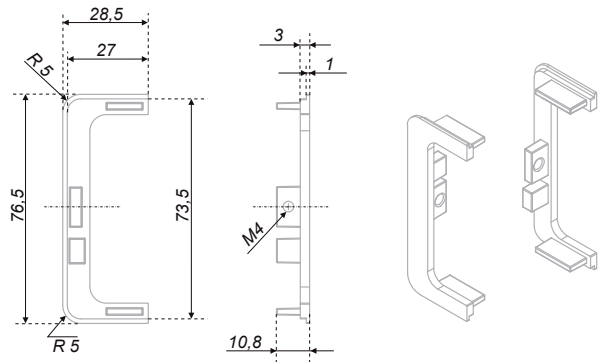

Боковые заглушки RZ050.01 формы «С» помогут лаконично завершить проект с GOLA BALANCE. Они аккуратно и надёжно закроют торцы С-образного профиля, размещённого между ящиками нижней базы. Заглушки выполнены из цинк-алюминиевого сплава в цвет профилей — именно поэтому в комплекте с профилем они выглядят так эстетично. Прочный сплав металла устойчив к коррозии, механическим воздействиям и деформации, со временем практически не подвержен старению. Заглушки поставляются комплектом по две штуки (правая и левая).

The end covers RZ050.01 of C form will help to complete the project with GOLA BALANCE laconically. They will carefully close the faces of C-like profile, arranged between the drawers of the bottom base. The covers are made from zinc-aluminum alloys and have the same color as the profile does — that's exactly why they look so aesthetic. A solid metal alloy is resistant to corrosion, mechanic impact and deformation. The covers are delivered in a set of two pieces (right and left ones).