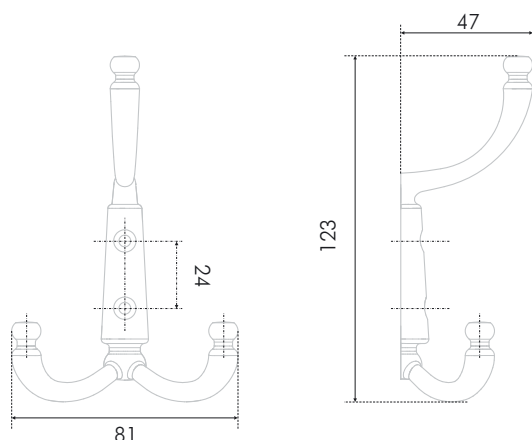

Когда говорят, что классика вечна, имеют ввиду итальянский колониальный стиль, впитавший в себя сюжеты архитектуры древнего Рима и Эллады. Трёх- и двухрожковые крючки DOLCE созданы именно в этой стилистике в самом сердце Италии руками искусных мастеров, бережно хранящих и передающих традиции. Хотите окунуться в роскошный мир древней Греции и почувствовать себя настоящим небожителем с Олимпа — выбирайте лицезубую фурнитуру колониальной коллекции la Famiglia!

When the one says that the classics is everlasting, he or she means Italian colonial style, which has soaked the plots of Ancient Rome and Hellas architecture. Three and two-horn hooks DOLCE are created exactly according to this stylistics in the heart of Italy by hands of the skilled craftsmen, keeping the traditions carefully and transferring them. If you wish to dip into luxuriant world of Ancient Greece and feel yourself a real celestial from Olympus, then you shall choose decorative fitting of the colonial collection la Famiglia!

Тип крючка Type of hooks	Артикул Article	Максимальная нагрузка, кг Maximum load capacity	Вес, г Weight	Цвет Color
Двухрожковый крючок / Two-horn hook	K250MAB.6	15	84	Матовая старинная латунь / Matt antique brass
	K250AP.6	15	84	
	K250AC.6	15	84	
Трёхрожковый крючок / Three-horn hook	K350MAB.6	15	119	Старинная медь / Antique copper
	K350AP.6	15	119	Старинное олово / Antique pewter
	K350AC.6	15	119