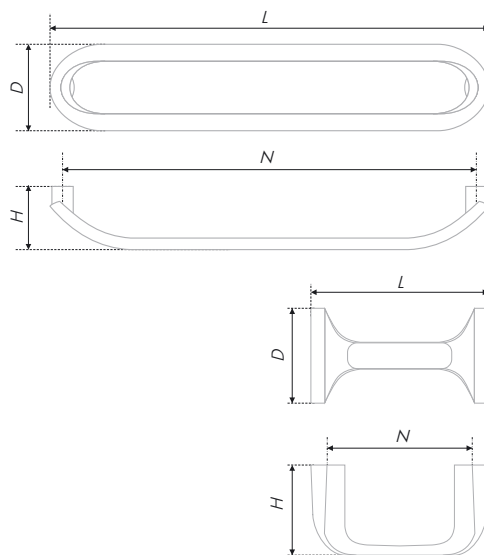

OPA handle design is characterized by laconic soft lines and plenty of air. This handle will successfully fit any modern furniture set. It is ideal for interiors in contemporary style, laconic minimalism, high tech and futurism. In addition to it MINI, a tiny brace with the center-to-center distance of 32 mm, was created. In the couple with OPA MINI it will make any modern furniture set stylish and complete.