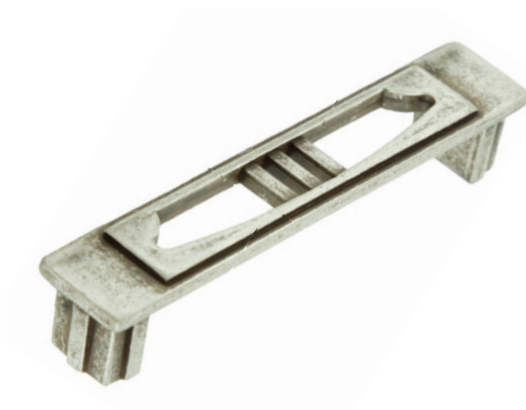

RC403

код / code				
RC403BAZ.4	50	36,5	23,5	20

RS404

код / code				
RS404BAZ.4/96	73	106	20	20