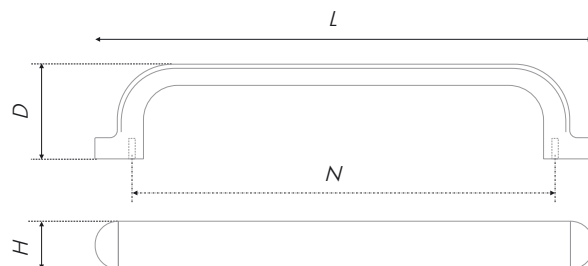

Стильный и лаконичный комплект ELL — это торжество чистых линий и непревзойденного чувства стиля. Свежий, выверенный дизайн скобы и кнопки отличается обтекаемой формой, абсолютно удобной для захвата рукой. Ручки ELL прекрасно разместятся на гладких фасадах мебели в стиле хай-тек, минимализм, неоклассика, контемпорари, а в цвете MDN гармонично встанут на гарнитуры лофт. Модель настолько универсальна, что, пожалуй, подойдёт к любому гарнитуру в стилистике модерн.

A stylish and laconic set ELL is a triumph of clear lines and non-negotiable sense of style. Calibrated design of a brace and knob is distinguished by the steam-line form, a handle, comfortable for touching with a hand. The handles ELL will perfectly arrange on even fronts of the furniture of high-tech, minimalism, neoclassical, contemporary styles, and being in MDN color they will harmoniously fit loft furniture sets. The model is as multipurpose, that it will fit any furniture set in the modern style.