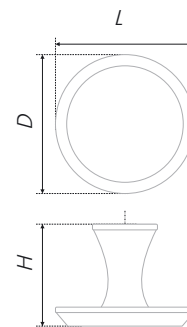

A couple of ergonomic buttons in Scandinavian style, UTA and UTA mini are the buttons identical to each other, there is only one difference between them: RC 305 is designated for large massive fronts – its cap diameter size amounts to 40 mm. RC306 will fit bed-side tables and cabinets small fronts, its diameter is only 30 mm. Both models have an accurate shape, which is pleasant to handle, and which is pleasant to look at.