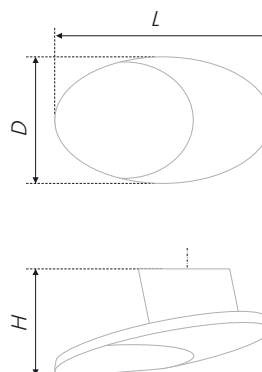

L	H	D
45	23	26

Тип ручки Type of handle	Артикул Article	Вес Weight	Цвет Color
Ручка-кнопка Handle-knob	RC303CP.4	49	Хром полированный / Chrome polished
	RC303BL.4	49	Матовый чёрный / Matt black
	RC303BAZ.4	48	
	RC303TFL.4	49	Чернёный старинный цинк / Black antique zinc
			Тефлон / Teflon