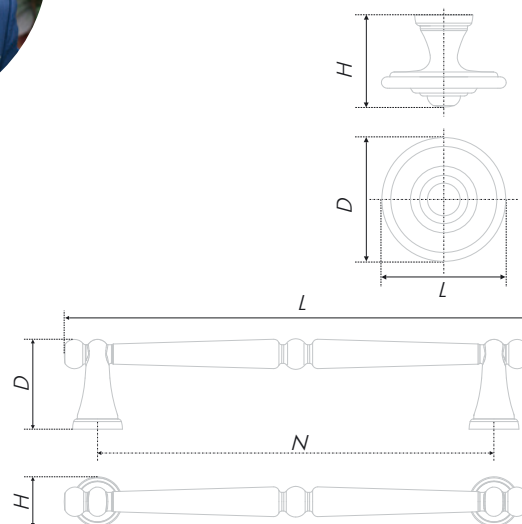

Ручки DOLCE, несмотря на принадлежность к стилю итальянской колониальной классики, будут уместны как на дворцовом гарнитуре, так и на тумбочке в компактной прихожей. Дизайн скобы отчётливо напоминает античные балюстрады, обрамляющие лестничные марши и террасы строений древнего Рима, а кнопка будто бы создана из глины на гончарном круге. DOLCE отвечает принципам базового интерьерного дресс-кода. Как бы ни менялись тренды, какие бы формы и оттенки не назначались «самыми-самыми», классика на все времена остаётся в фаворе и служит маркером хорошего вкуса.

Notwithstanding the appurtenance to the Italian colonial classics style, the handles DOLCE will be appropriate for both palatial furniture set and a small cabinet in a compact entrance hall. The brace design clearly reminds antique balustrades, and it seems like the knob has been made from clay by means of a pottery wheel.