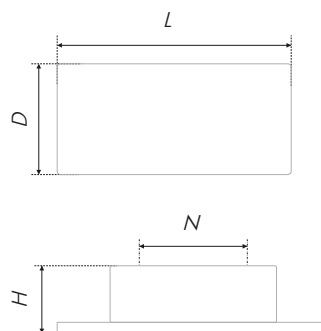

ПРАКТИК – модель нестандартного дизайна для смелых современных решений. Эта модель довольно крупная, с удобной для захвата площадкой выверенной толщины и основательной ножкой. Она придёт по вкусу творческим натурам, придаст динамику и характер мебели.

RS073 хорошо сочетается с гладкими, глянцевыми фасадами, с матовыми фасадами в контрастном чёрном покрытии.

PRAKTIK is an extraordinarily designed model for courageous modern solutions. This model is rather big, it has a platform of considered thickness, which is comfortable for handling, and substantial leg. It will suit the taste of imaginative natures, it will assign dynamics and character to the furniture.

RS073 goes well with smooth, glazed fronts, with matt fronts in contrast black covering.