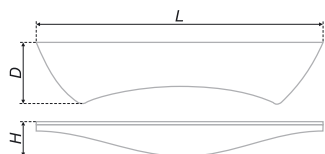

RS175

код / code

код / code	G	L	H	D
RS175CP.1/128	195	204	26	42