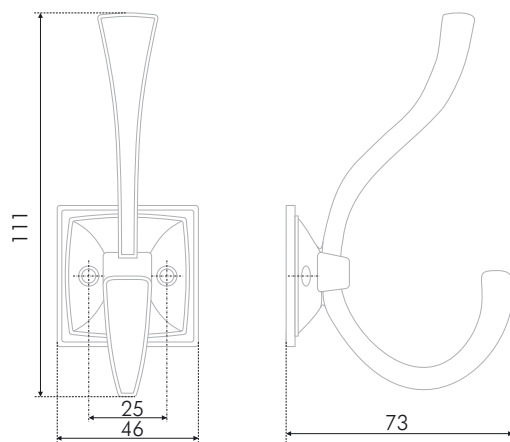

Статный и сдержанный GERALD достойно разместится на мебели в классическом, неоклассическом, скандинавском, английском стиле, а в загадочном чёрном образе будет прекрасен в интерьерах лофт, арт-деко и даже готики. Неожиданные преобразования, да? Крючок хорошо продуман: рожки от основания к концам расширяются, благодаря чему надёжно удерживают вещи, саморезы подобраны в аналогичном цвете. Выдерживаемая нагрузка у крючка тоже достойная — 15 кг.

A noble and reserved GERALD will honorably accommodate on the furniture in classical, neoclassical, Scandinavian, English styles, and it will look beautiful in the interiors of loft, Art-Deco and even Gothic styles in the mysterious black image. Unexpected transformations, don't you think? The hook is well thought-out: the horns get wider from the foundation to the ends, thanks to which they hold things reliably, the self-tapping screws of a similar color are selected. The loading capacity of a hook is also considerable – 15 kg.

Тип крючка Type of hooks	Артикул Article	Максимальная нагрузка, кг Maximum load capacity	Вес, г Weight	Цвет Color
Двухрожковый крючок / Two-horn hook	K216BAZ.8	15	115	Чернёный старинный цинк / Black antique zinc
	K216BL.8	15	115	Матовый черный / Matt black
	K216AB.8	15	115	Старинная латунь / Antique brass