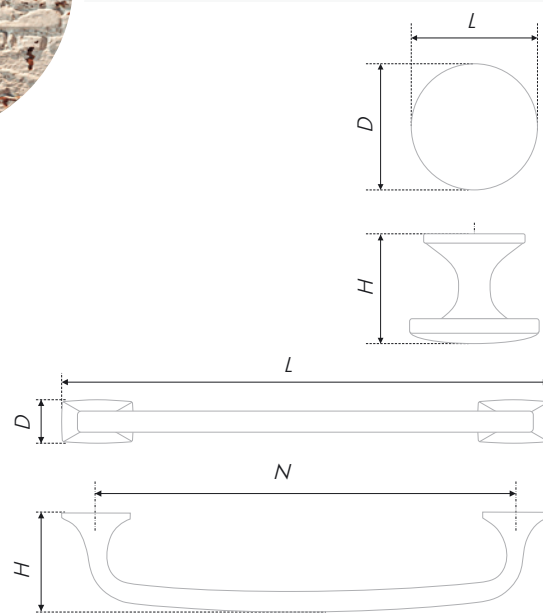

Cold Scandinavian design simplicity may be elegant. EDDA brace and button fitting set is its proof. Precise, geometric forms in a severe monochrome smoothly transform into graceful legs, making minimalistic handles severe character softer. The couple may impress with its functionality and ergonomics: the brace has optimal capture height and width, and the button round foundation lays into fingers easily and comfortably.