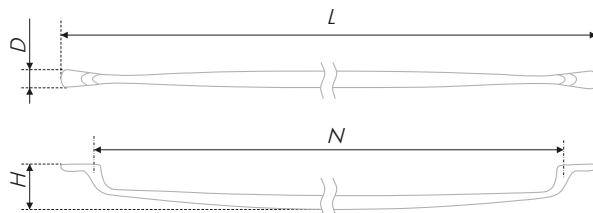

NEOLINE is a laconic model for spacious, wide pullout drawers. Thanks to the correct, distinguished shape the handle is comfortable at operation and universal in use. The calm color of Satin Nickel fits a huge range of furniture fronts. NEOLINE will smoothly complement minimalistic furniture at home and in the office.