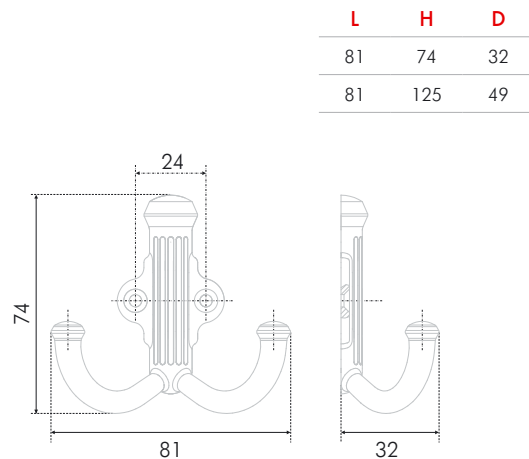

Two and three-horn hooks RIGATA, repeating the forms of majestic ancient columns, will help to complete a furniture project in luxuriant colonial style. The design with vertical facets and massive bearable load responds to the situation and time adequately. You can entrust the things, weighting up to 15 kg to the little Titans. The Italian colonial classics pays careful attention to the details, and the largest possible array of things is thought-out in the hooks RIGATA: from allegation to the number of facets and form of ferrules.

Тип крючка Type of hooks	Артикул Article	Максимальная нагрузка, кг Maximum load capacity	Вес, г Weight	Цвет Color
Двухрожковый крючок / Two-horn hook	K251MAB.6	15	80	Матовая старинная латунь / Matt antique brass
	K251AP.6	15	80	
	K251AC.6	15	80	Старинное олово / Antique pewter
Трёхрожковый крючок / Three-horn hook	K351MAB.6	15	120	Старинная медь / Antique copper
	K351AP.6	15	120	
	K351AC.6	15	120