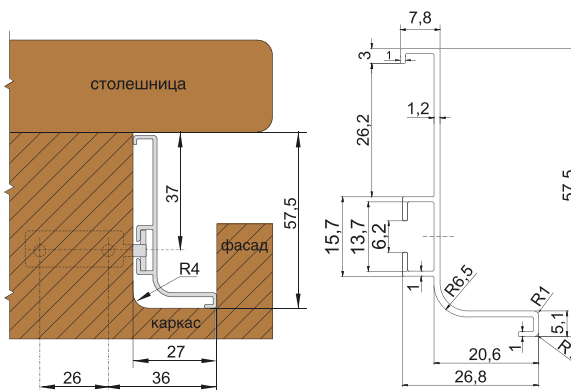

The integrated handle GOLA BALANCE is a dream of all short spoken designers, which allows to underline artfully the material of a front, whether these are natural textures or synthetic phantasmagorias. That's exactly why GOLA BALANCE is so popular in minimalism, contemporary, loft, high-tech, techno and neoclassical styles. RP051 is L-like profile of GOLA BALANCE, arranged under the tabletop for bottom bases.