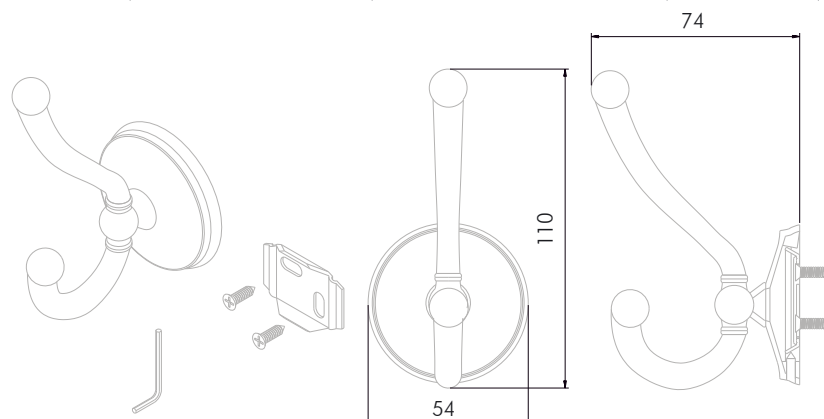

The adherents of Norwegian philosophy lean toward the life in spacious premises, full of light and air. In such interiors even the hooks demonstrate the sense of proportion and moderateness, giving the place to triumphant freedom. LAURA can be successfully assembled in Northern plots and easily makes a pair with neoclassical and Scandinavian handles. The Nordic character of a hook is manifested even in the manner of its assembling: it is assembled with a special clamp, hiding everything, which is more than necessary. Pedantic furniture manufacturers and their clients, who are not less demanding, will like it for sure!

Тип крючка Type of hooks	Артикул Article	Максимальная нагрузка, кг Maximum load capacity	Вес, г Weight	Цвет Color
Двухрожковый крючок / Two-horn hook	K218BSN.9	15	148	Атласный сатиновый никель / Brushed satin nickel
	K218BAZ.9	15	148	Чернёный старинный цинк / Black antique zinc
	K218ABL.9	15	148	Старинный чёрный / Antique black
	K218AB.9	15	148	Старинная латунь / Antique brass