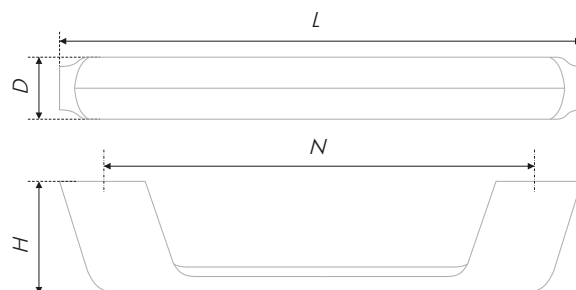

N	L	H	D
96	116	26	15
160	180	26	15

Тип ручки Type of handle	Артикул Article	Вес Weight	Цвет Color
Ручка-скоба Handle-brace	RS196BSN.4/96	94	Атласный сатиновый никель / Brushed satin nickel Хром полированный / Chrome polished
	RS196CP.4/96	121	
	RS196CP.4/160	94	

ПОСЛЕДНИЙ ШАНС КУПИТЬ