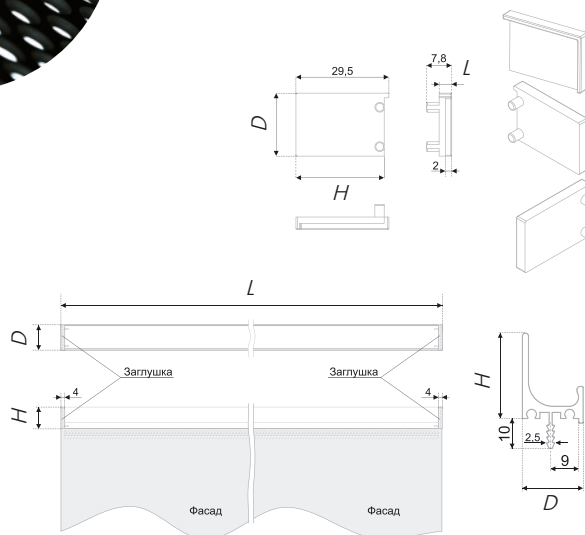

The updated side-view handle RP103 with the covers RZ103, offered as an additional accessory, will successfully complement the furniture of any style directions of modern. The handle shall be assembled according to the front's dimensions and shall not cantilever over the edge, so it will be perfect for small premises. Together with the covers RZ103, made from zinc-aluminum alloy of the colour, similar to the profile RP103, and looks integral and complete.