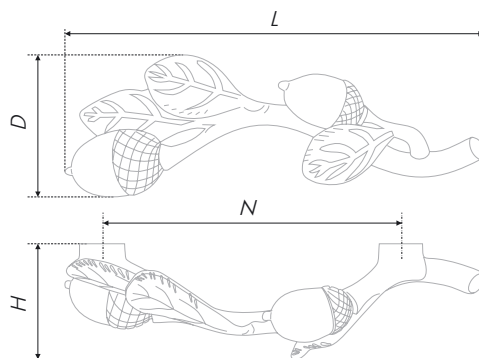

The PIP RS447 and RC117 fittings couple embodies the beauty and charm of pristine nature. PIP nature form will highlight glamour of aeruginous furniture or of furniture made of solid wood. RC117 button will ideally fit small-sized furniture dressers, bedside cabinets, entrance hall sets and classical style vitrines. Important note: PIP braces are sold in couples, the right and the left handles in one set.