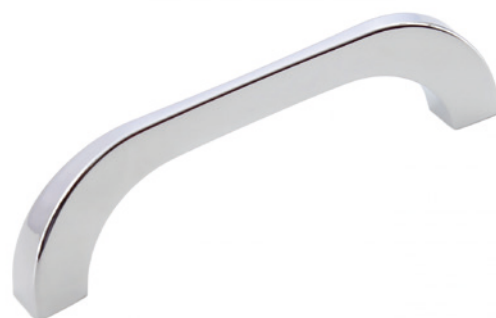

**ELBA
RS442**

код / code

RS442BAZ.4/96

69

108

30

11

RS442BAZ.4/128

92

140

30

12

RS442CP.4/96

69

108

30

11

RS442CP.4/128

92

140

30

12