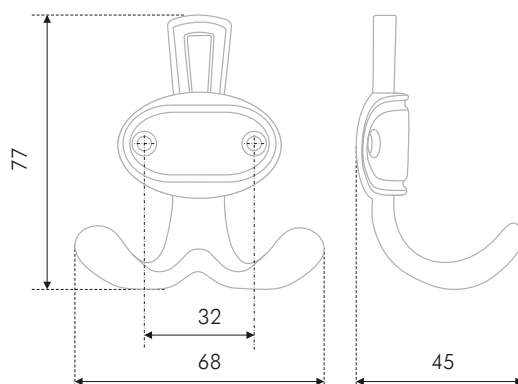

Двухрожковый крючок BARON – сдержанный по дизайну и безупречный по функционалу. Несмотря на небольшой размер, ему можно доверить весомую ношу. Стилистическая универсальность крючка позволяет его устанавливать на мебель всевозможных стилей — традиционных, современных и ультрасовременных. BARON прекрасно «дружит» с ручками в цветах, в которых представлен сам.

BARON, two-horn needle, has a reserved design and ideal functionality. Notwithstanding its small size you can hang enough heavy things on it. The needle stylistic multipurposeness allows to assemble it for the furniture of different styles: traditional, modern and ultramodern. BARON perfectly fits the handles of the colors, in which it is offered.

Тип крючка Type of hooks	Артикул Article	Максимальная нагрузка, кг Maximum load capacity	Вес, г Weight	Цвет Color
Двухрожковый крючок / Two-horn hook	K211AB.2	15	85	Старинная латунь / Antique brass
	K211ABL.2	15	85	Старинный чёрный / Antique black
	K211BAZ.2	15	85	Чёрный старинный цинк / Black antique zinc