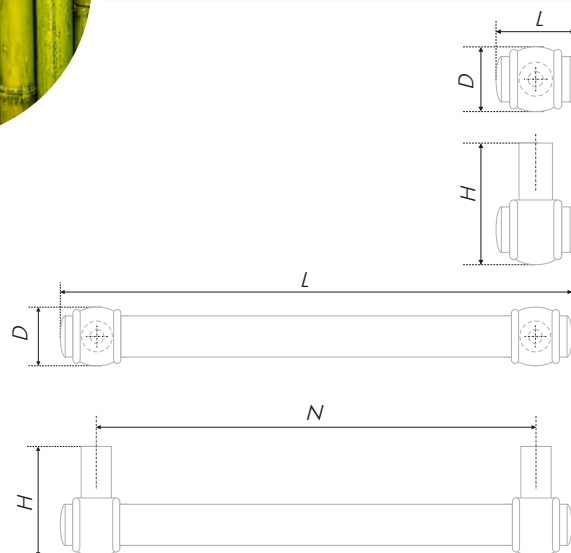

Pot rack is an indisputable leader of decorative fittings market. A BAMBOO is an indisputable leader of pot racks. A set of RR008 laconic handle-pot rack and RC019 handle-button will freely supplement modern classics or loft interior, and will be appropriate for classical fronts. Thanks to a wide range of dimensions: from a small button to a long pot rack – these handles may be mounted on the fronts and modules of any size, creating interior unique and complete image.