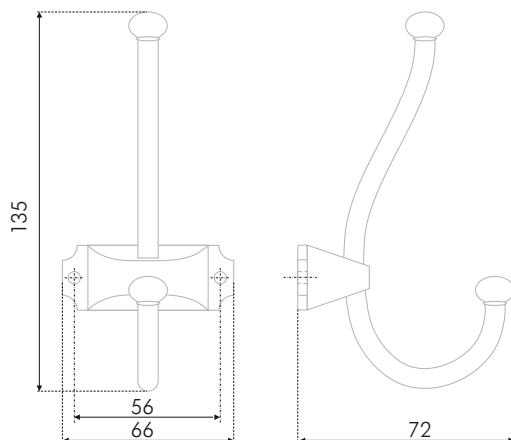

The hook KARL is a true adherent of hugge philosophy and calls to remove everything unnecessary with all its appearance, roll in a soft rug and breath in the flavor of hot tea. Curved lines and retro motives of the model don't just stir, they definitely warm up the soul. KARL is a focus of comfort, reliability and coziness, as the hugge philosophy itself. The model's design is as advantageous, that it immediately gained success among the admirers of Scandinavian and neoclassical styles. It isn't surprising, because the hook looks perfect on the furniture and combines with wide array of braces and knobs of this style. The model comes in a set with self-tapping screws of a similar color.

Тип крючка Type of hooks	Артикул Article	Максимальная нагрузка, кг Maximum load capacity	Вес, г Weight	Цвет Color
Двухрожковый крючок / Two-horn hook	K215CP.8	15	111	Хром полированный / Chrome polished
	K215BAZ.8	15	111	Чернёный старинный цинк / Black antique zinc
	K215BSN.8	15	111	Атласный сатиновый никель / Brushed satin nickel
	K215BL.8	15	111	Матовый черный / Matt black